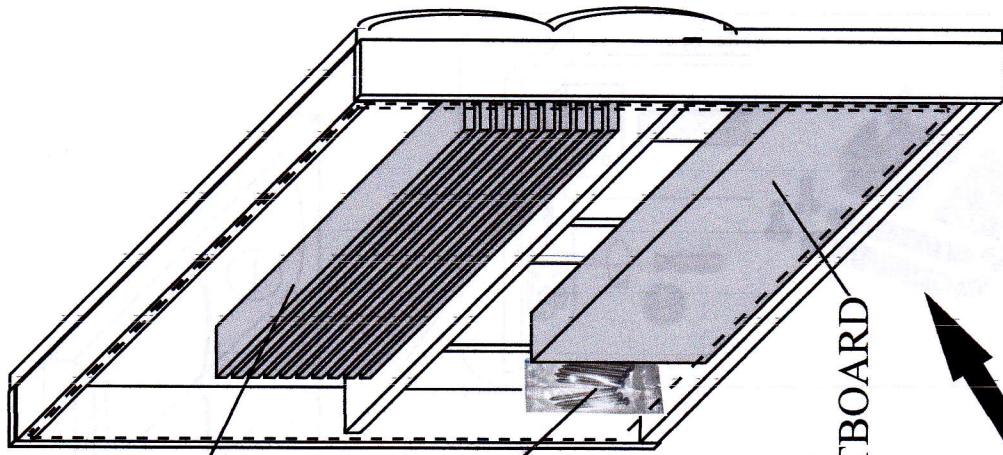

RO-900 RODAN

PART LIST		
CODE	PART NAME	QTY
1	HEAD BOARD	1
2	FOOT BOARD	1
3	SIDE RAIL	2
4	CENTER SLATS	1
5	LVL SLATS	12
	Screw 4 x 25	36

To locate the hardware, slats and footboard please open the velcro.

Step 1

Step 2