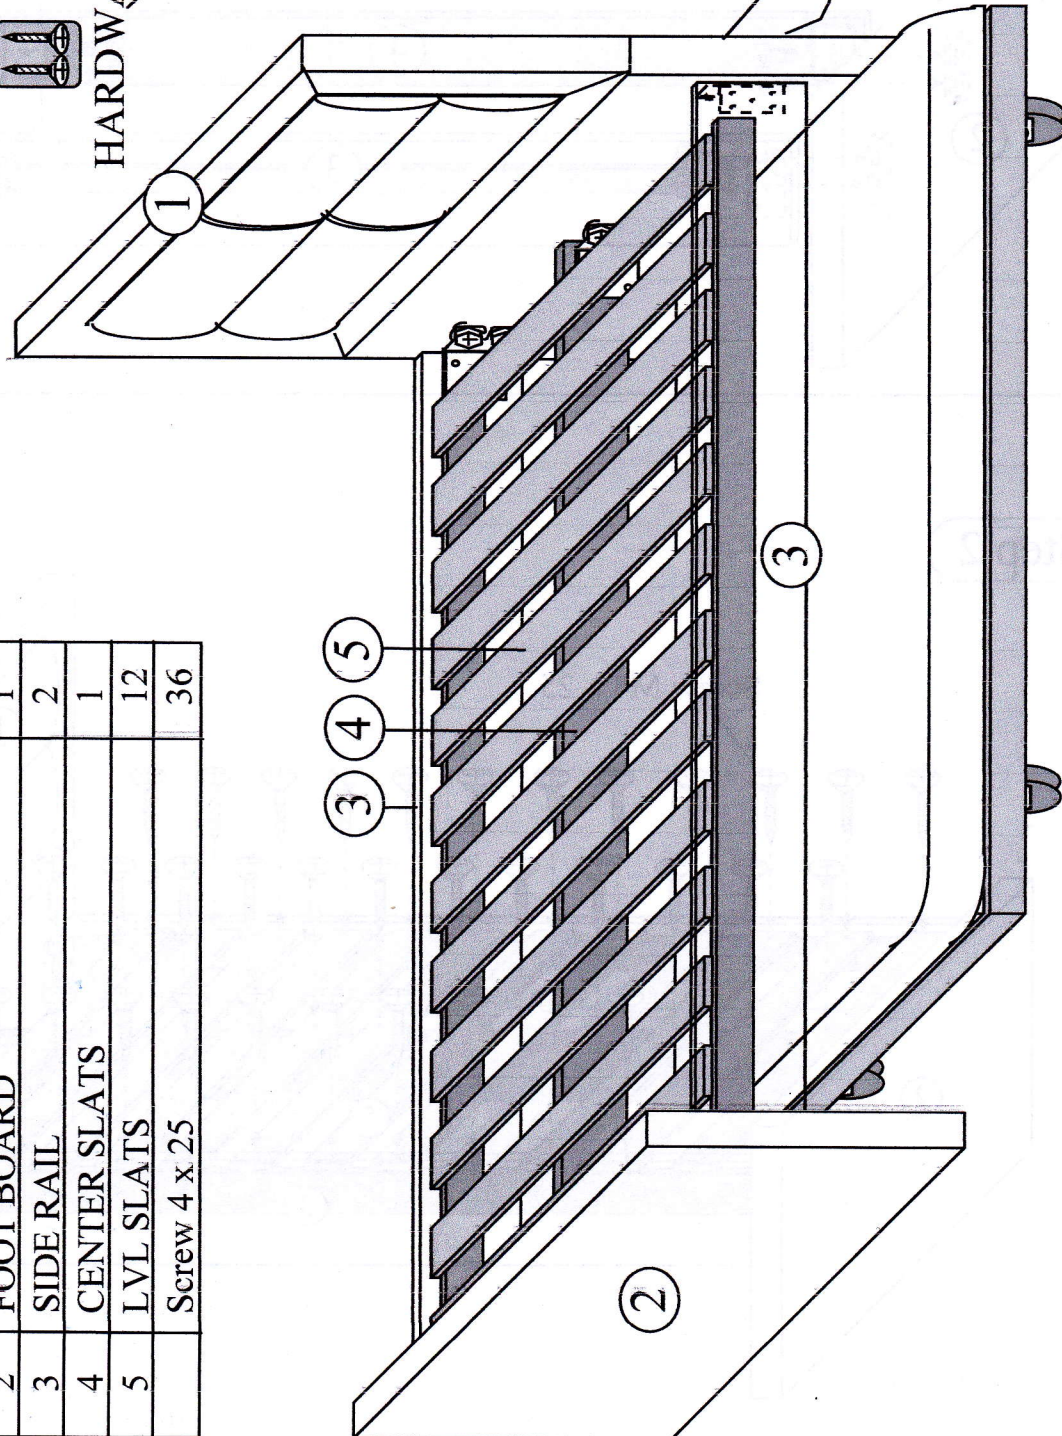

RO-900 RODAN

PART LIST		
CODE	PART NAME	QTY
1	HEAD BOARD	1
2	FOOT BOARD	1
3	SIDE RAIL	2
4	CENTER SLATS	1
5	LVL SLATS	12
	Screw 4 x 25	36

To locate the hardware, slats and footboard please open the velcro.

Step 1

Step 2