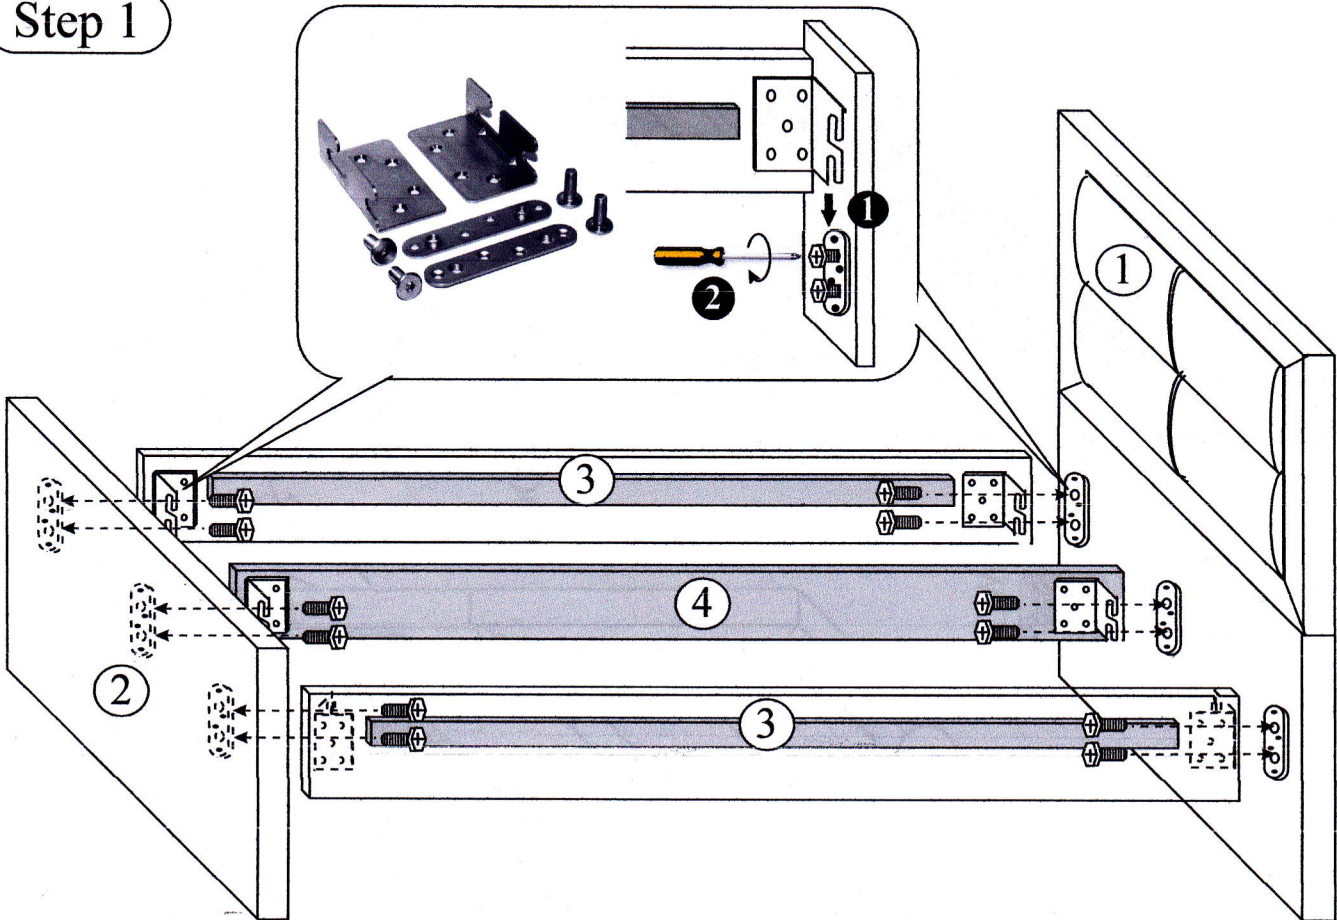

RO-900 RODAN

PART LIST		
CODE	PART NAME	QTY
1	HEAD BOARD	1
2	FOOT BOARD	1
3	SIDE RAIL	2
4	CENTER SLATS	1
5	LVL SLATS	12
	Screw 4 x 25	36

To locate the hardware, slats and footboard please open the velcro.

Step 1

Step 2