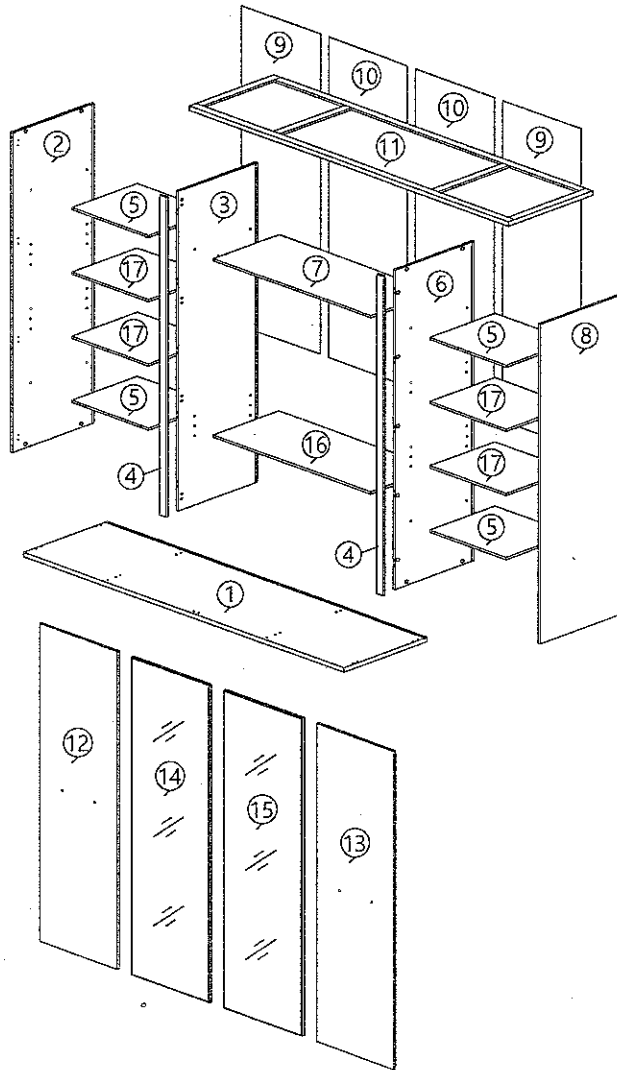

# ASSEMBLY INSTRUCTION

MODEL : WR 80112-2M-S5V - EVI KLEERKAST / ARMOIRE 4 D/P / 4 DOORS WARDROBE WITH MIRRORS

HARDWARE	A	B	C	D	E	F	G	H	I	J	K	L	M	N	O	P	Q	R	S	T	U
	1X30	1X102	1X16	1X8	1X2	1X2	1X2	1X1	1X4	26 SETS	20 SETS	1X26	1X8	1X1	1X1	1X12	1X6	16 SETS	1X32	1X8	1X20

## PART LIST