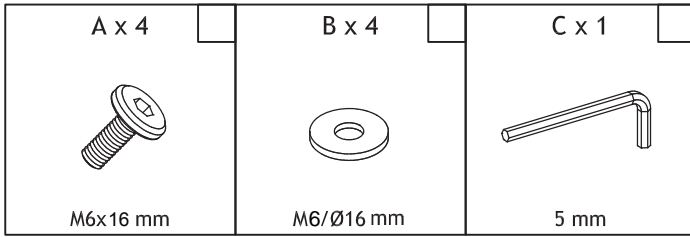

Nelson arm chair

Nelson arm chair

A x 4	B x 4	C x 1
		
M6x16 mm	M6/Ø16 mm	5 mm

Nelson arm chair

①

②

ATTENTION

OBS – BITTE BEMERKEN – ATENCIÓN – AVIS IMPORTANT