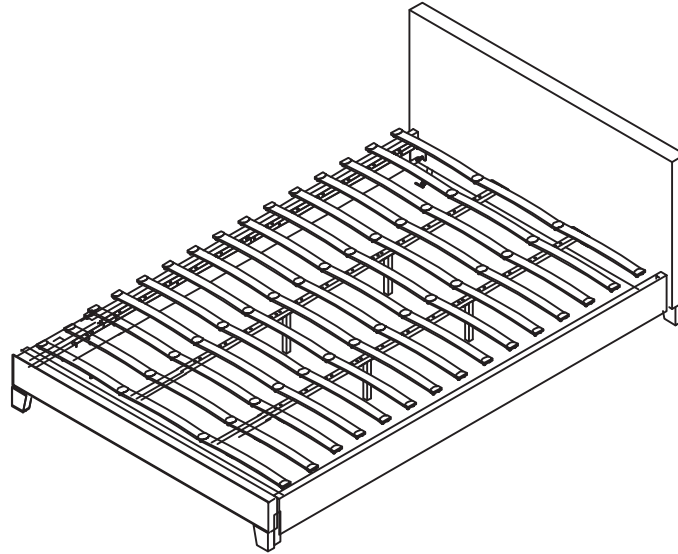

Occident design ASSEMBLY INSTRUCTION

									
A	1PC	B	1PC	C	2PCS	D	2PCS	E	4PCS

											
1	1PC	2	M8 24PCS	3	M8 8PCS	4	4PCS	5	M8*25 16PCS	6	M8*40 8PCS

							
7	1PCS	8	30PCS	9	45PCS	10	30PCS

WARNING

- Please read the instruction manual carefully before using the furniture.
- Please assembly strictly in accordance with instruction.
- Only with a rag or slightly damp cloth to clean the surface of the furniture,do not use strong adrasive cleaners.
- Use mismatched hardware may cause damage to the product,make sure that all kinds of hardware accessories specifications prior to installation.
- Do not exceed the weight limit of 350 kgs.

1

1	1PC
4	4PCS

2

1	1PC
2	MB*50 2PCS
5	2PCS

3

1	1PC
5	MB*8 8PCS

4

1	1PC
2	MB 16PCS
3	MB 8PCS
6	MB*40 8PCS
7	1PC

5

1	1PC
2	MB 8PCS
5	MB*25 8PCS

6

9	45 PCS
10	30 PCS
8	30 PCS