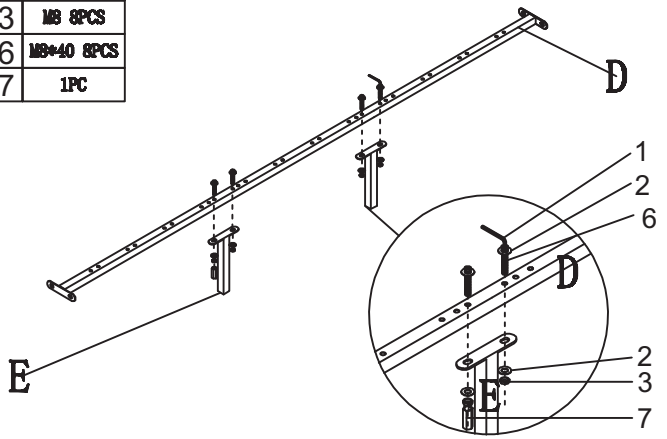

Occident design ASSEMBLY INSTRUCTION

									
A	1PC	B	1PC	C	2PCS	D	2PCS	E	4PCS

											
1	1PC	2	M8 24PCS	3	M8 8PCS	4	4PCS	5	M8*25 16PCS	6	M8*40 8PCS

							
7	1PCS	8	30PCS	9	45PCS	10	30PCS

WARNING

- Please read the instruction manual carefully before using the furniture.
- Please assembly strictly in accordance with instruction.
- Only with a rag or slightly damp cloth to clean the surface of the furniture,do not use strong adrasive cleaners.
- Use mismatched hardware may cause damage to the product,make sure that all kinds of hardware accessories specifications prior to installation.
- Do not exceed the weight limit of 350 kgs.

1

1	1PC
4	4PCS

2

1	1PC
2	MB*50 2PCS
5	2PCS

3

1	1PC
5	MB*8 8PCS

4

1	1PC
2	MB 16PCS
3	MB 8PCS
6	MB*40 8PCS
7	1PC

5

1	1PC
2	MB 8PCS
5	MB*25 8PCS

6

9	45 PCS
10	30 PCS
8	30 PCS