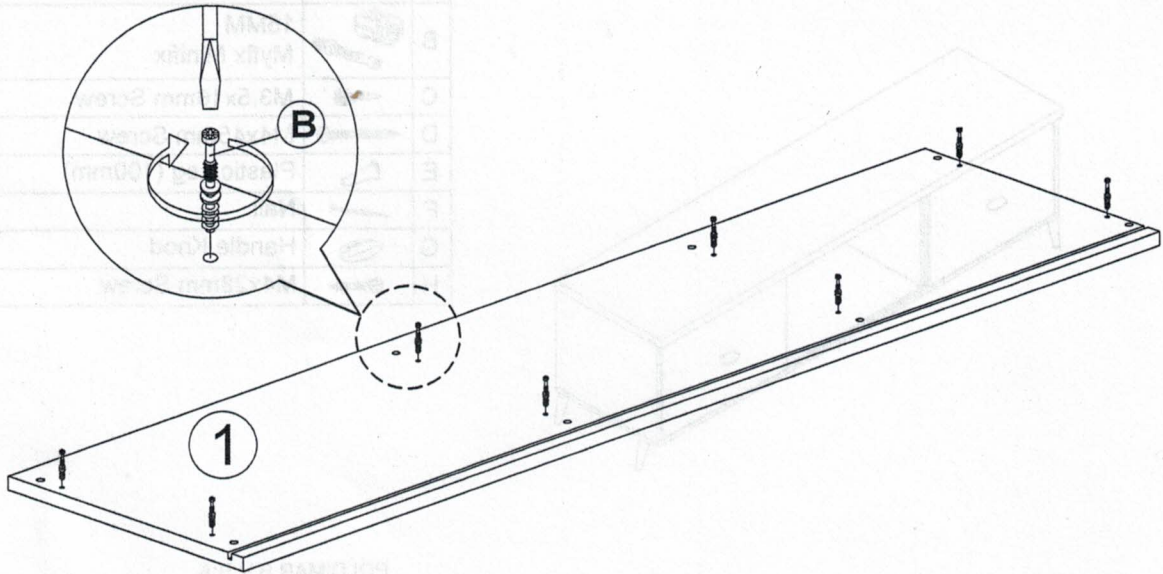

Assembly Instruction

Step 1