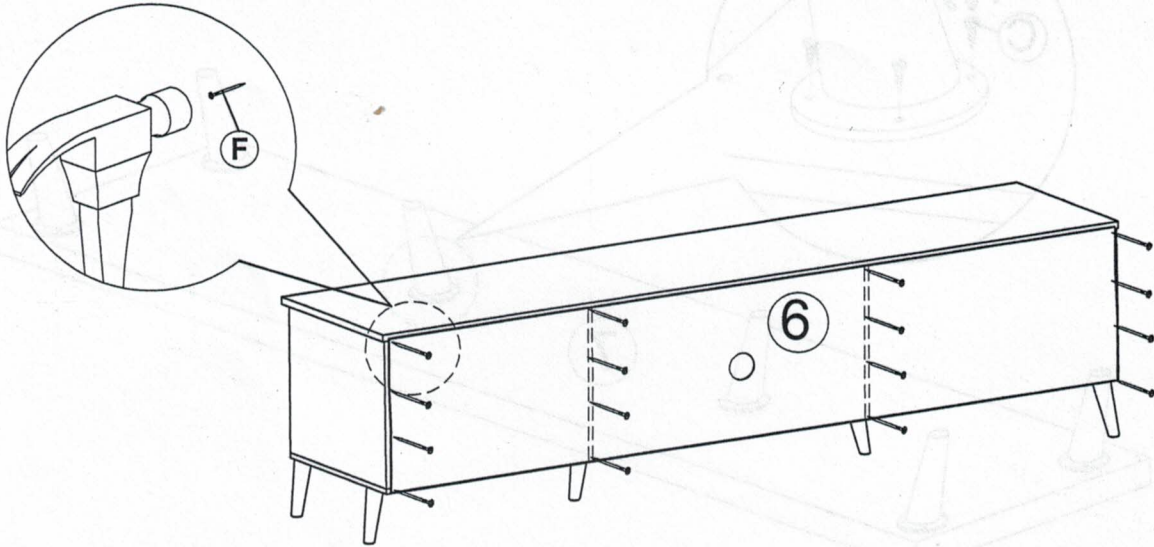

Assembly Instruction

Step 6

Step 4

Step 8

Step 9

Step 5