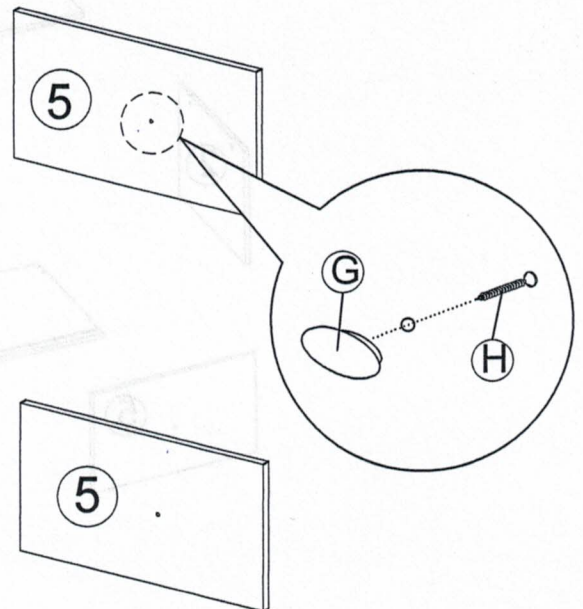

Assembly Instruction

Step 1

Step 2

Step 3