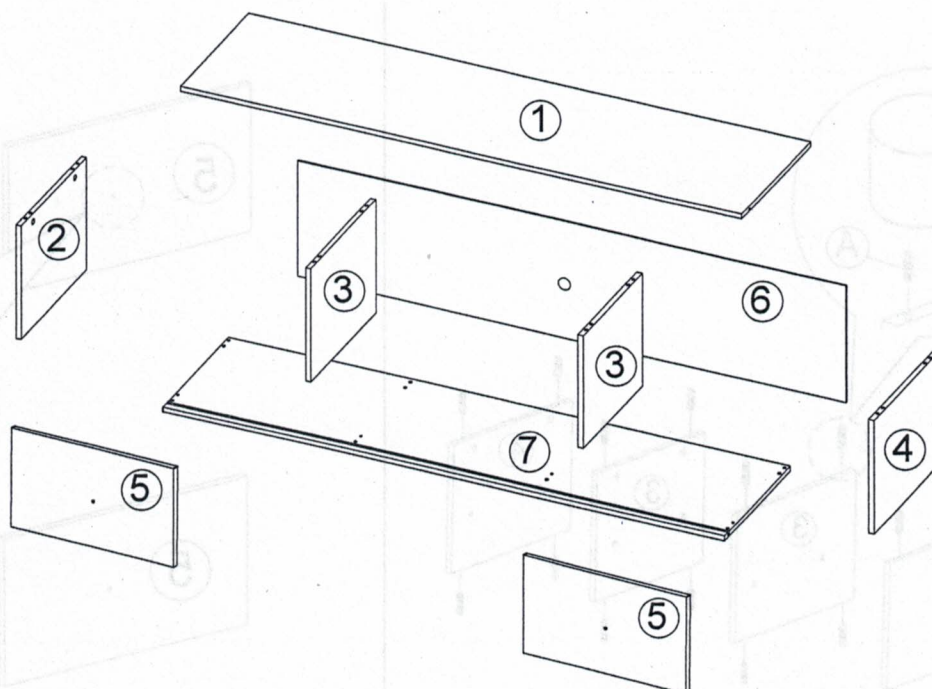

Assembly Instruction

Model : TR 17205 ANKARA

Hardware List			
No.	SHAPE	DESCRIPTION	Qty.
A		8x25mm Dowel	16Pcs
B		15MM Myfix Minifix	8Sets
C		M3.5x16mm Screw	24Pcs
D		M4x45mm Screw	8Pcs
E		Plastic Leg (100mm)	6Pcs
F		Nail	30Pcs
G		Handle Knod	2Pcs
H		M4x28mm Screw	2Pcs

POLDIMAR B.V.B.A
Ooigemstraat 23 - 8780 oostrozebeke Belgium

Part List