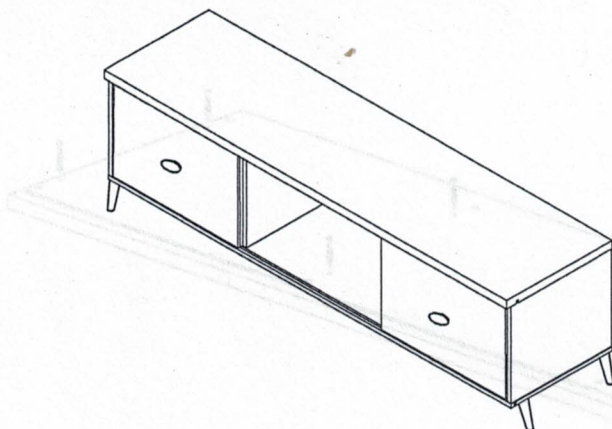

Assembly Instruction

Model : TR 17205 ANKARA

Hardware List			
No.	SHAPE	DESCRIPTION	Qty.
A		8x25mm Dowel	16Pcs
B		15MM Myfix Minifix	8Sets
C		M3.5x16mm Screw	24Pcs
D		M4x45mm Screw	8Pcs
E		Plastic Leg (100mm)	6Pcs
F		Nail	30Pcs
G		Handle Knod	2Pcs
H		M4x28mm Screw	2Pcs