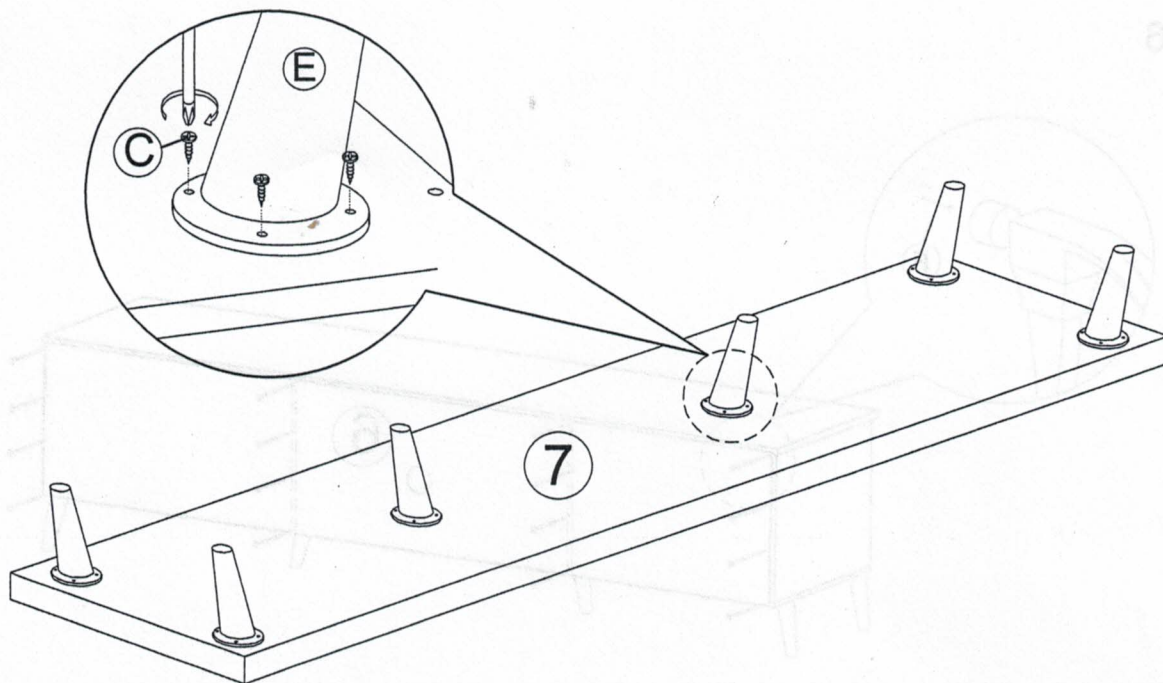

Assembly Instruction

Step 4