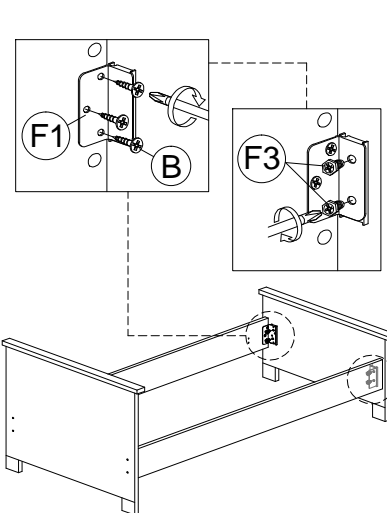

ASSEMBLY INSTRUCTION

MODEL : BED 27-3679C-S5V - ELLA BED - LIT 90 / BED 90

HARDWARE

A PLASTIC DOWEL 8X25 1X8	B CB SCREW M3.5X16 1X14	C JCBC BOLT M6X60 1X4	D BARREL NUT 1X4	E PLASTIC PIN 1X4	F F1 F2 F3 703 SCREW BED HINGES 2 SETS	G RECTANGULAR BED BRACKET 1X4	H SCREW M8X12 1X16	I ALLEN KEY 1X1	J J1 J2 MINIFIX 5654 1X4
--	---	---	-----------------------------------	------------------------------------	--	---	--	----------------------------------	---

PARTS LIST

STEP 1

STEP 2

STEP 3

STEP 4

STEP 5

STEP 6

STEP 7

STEP 8

STEP 9

COMPLETED