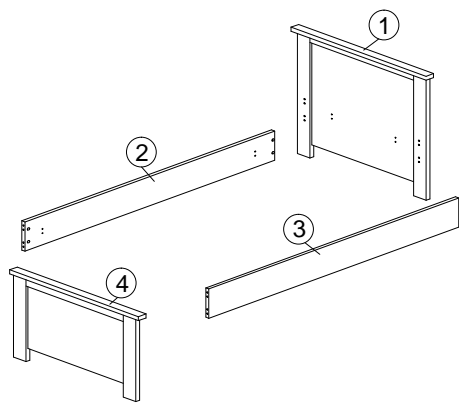

ASSEMBLY INSTRUCTION

MODEL : BED 27-3679C-S5V - ELLA BED - LIT 90 / BED 90

HARDWARE

A PLASTIC DOWEL 8X25 1X8	B CB SCREW M3.5X16 1X14	C JCBC BOLT M6X60 1X4	D BARREL NUT 1X4	E PLASTIC PIN 1X4	F F1 F2 F3 703 SCREW BED HINGES 2 SETS	G RECTANGULAR BED BRACKET 1X4	H SCREW M8X12 1X16	I ALLEN KEY 1X1	J J1 J2 MINIFIX 5654 1X4
--	---	---	-----------------------------------	------------------------------------	--	---	--	----------------------------------	---

PARTS LIST

STEP 1

STEP 2

STEP 3

STEP 4

STEP 5

STEP 6

STEP 7