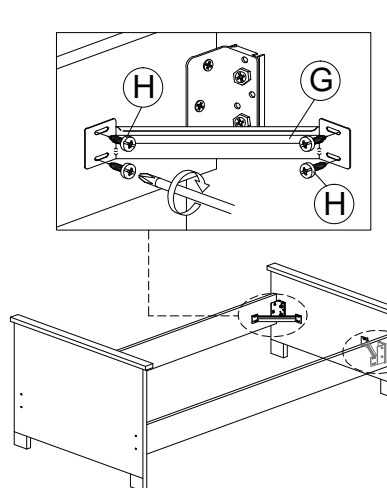

ASSEMBLY INSTRUCTION

MODEL : BED 27-3679C-S5V - ELLA BED - LIT 90 / BED 90

HARDWARE

A PLASTIC DOWEL 8X25 1X8	B CB SCREW M3.5X16 1X14	C JCBC BOLT M6X60 1X4	D BARREL NUT 1X4	E PLASTIC PIN 1X4	F F1 F2 F3 703 SCREW BED HINGES 2 SETS	G RECTANGULAR BED BRACKET 1X4	H SCREW M8X12 1X16	I ALLEN KEY 1X1	J J1 J2 MINIFIX 5654 1X4

PARTS LIST

STEP 1

STEP 2

STEP 3

STEP 4

STEP 5

STEP 6

STEP 7

STEP 8

STEP 9

COMPLETED