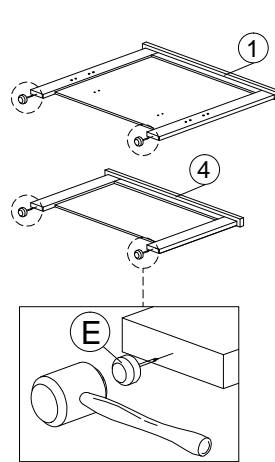

ASSEMBLY INSTRUCTION

MODEL : BED 27-3679C-S5V - ELLA BED - LIT 90 / BED 90

HARDWARE

A PLASTIC DOWEL 8X25 1X8	B CB SCREW M3.5X16 1X14	C JCBC BOLT M6X60 1X4	D BARREL NUT 1X4	E PLASTIC PIN 1X4	F F1 F2 F3 703 SCREW BED HINGES 2 SETS	G RECTANGULAR BED BRACKET 1X4	H SCREW M8X12 1X16	I ALLEN KEY 1X1	J J1 J2 MINIFIX 5654 1X4
--	---	---	-----------------------------------	------------------------------------	--	---	--	----------------------------------	---

PARTS LIST

STEP 1

STEP 2

STEP 3

STEP 4

STEP 5

STEP 6

STEP 7