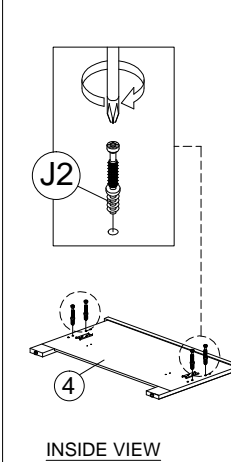

ASSEMBLY INSTRUCTION

MODEL : BED 27-3679C-S5V - ELLA BED - LIT 90 / BED 90

HARDWARE

A PLASTIC DOWEL 8X25 1X8	B CB SCREW M3.5X16 1X14	C JCBC BOLT M6X60 1X4	D BARREL NUT 1X4	E PLASTIC PIN 1X4	F F1 F2 F3 703 SCREW BED HINGES 2 SETS	G RECTANGULAR BED BRACKET 1X4	H SCREW M8X12 1X16	I ALLEN KEY 1X1	J J1 J2 MINIFIX 5654 1X4
--	---	---	-----------------------------------	------------------------------------	--	---	--	----------------------------------	---

PARTS LIST

STEP 1

STEP 2

STEP 3

STEP 4

STEP 5

STEP 6

STEP 7