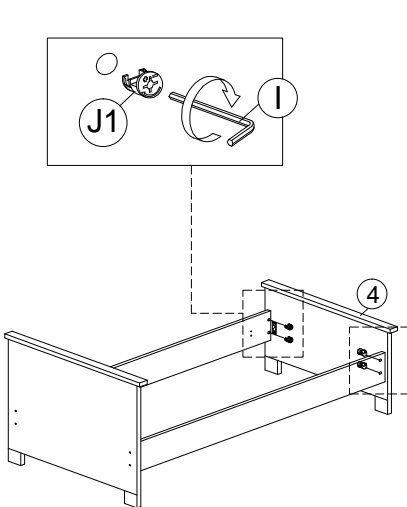

ASSEMBLY INSTRUCTION

MODEL : BED 27-3679C-S5V - ELLA BED - LIT 90 / BED 90

HARDWARE

A PLASTIC DOWEL 8X25 1X8	B CB SCREW M3.5X16 1X14	C JCBC BOLT M6X60 1X4	D BARREL NUT 1X4	E PLASTIC PIN 1X4	F F1 F2 F3 703 SCREW BED HINGES 2 SETS	G RECTANGULAR BED BRACKET 1X4	H SCREW M8X12 1X16	I ALLEN KEY 1X1	J J1 J2 MINIFIX 5654 1X4
--	---	---	-----------------------------------	------------------------------------	--	---	--	----------------------------------	---

PARTS LIST

STEP 1

STEP 2

STEP 3

STEP 4

STEP 5

STEP 6

STEP 7

STEP 8

STEP 9

COMPLETED