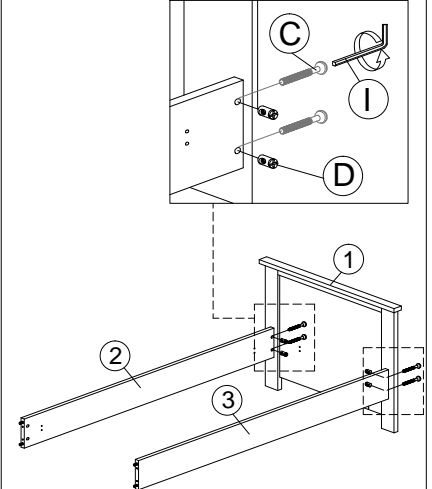

ASSEMBLY INSTRUCTION

MODEL : BED 27-3679C-S5V - ELLA BED - LIT 90 / BED 90

HARDWARE

A PLASTIC DOWEL 8X25 1X8	B CB SCREW M3.5X16 1X14	C JCBC BOLT M6X60 1X4	D BARREL NUT 1X4	E PLASTIC PIN 1X4	F F1 F2 F3 703 SCREW BED HINGES 2 SETS	G RECTANGULAR BED BRACKET 1X4	H SCREW M8X12 1X16	I ALLEN KEY 1X1	J J1 J2 MINIFIX 5654 1X4
--	---	---	-----------------------------------	------------------------------------	--	---	--	----------------------------------	---

PARTS LIST

STEP 1

STEP 2

STEP 3

STEP 4

STEP 5

STEP 6

STEP 7