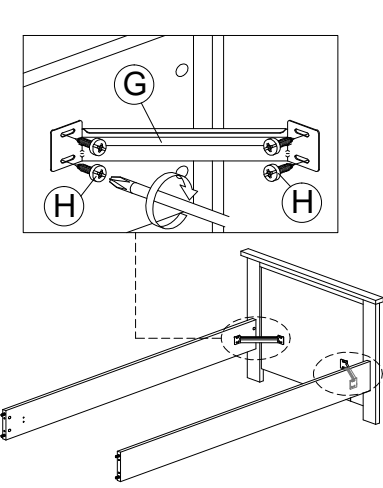

ASSEMBLY INSTRUCTION

MODEL : BED 27-3679C-S5V - ELLA BED - LIT 90 / BED 90

HARDWARE

A PLASTIC DOWEL 8X25 1X8	B CB SCREW M3.5X16 1X14	C JCBC BOLT M6X60 1X4	D BARREL NUT 1X4	E PLASTIC PIN 1X4	F F1 F2 F3 703 SCREW BED HINGES 2 SETS	G RECTANGULAR BED BRACKET 1X4	H SCREW M8X12 1X16	I ALLEN KEY 1X1	J J1 J2 MINIFIX 5654 1X4
--	---	---	-----------------------------------	------------------------------------	--	---	--	----------------------------------	---

PARTS LIST

STEP 1

STEP 2

STEP 3

STEP 4

STEP 5

STEP 6

STEP 7