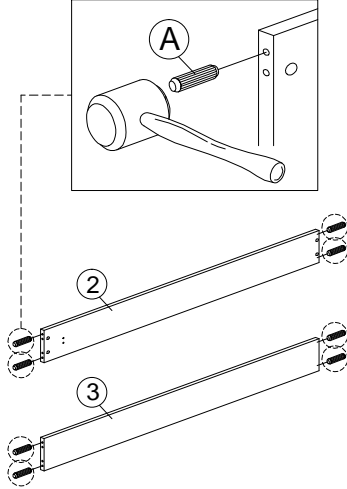

ASSEMBLY INSTRUCTION

MODEL : BED 27-3679C-S5V - ELLA BED - LIT 90 / BED 90

HARDWARE

A PLASTIC DOWEL 8X25 1X8	B CB SCREW M3.5X16 1X14	C JCBC BOLT M6X60 1X4	D BARREL NUT 1X4	E PLASTIC PIN 1X4	F F1 F2 F3 703 SCREW BED HINGES 2 SETS	G RECTANGULAR BED BRACKET 1X4	H SCREW M8X12 1X16	I ALLEN KEY 1X1	J J1 J2 MINIFIX 5654 1X4
--	---	---	-----------------------------------	------------------------------------	--	---	--	----------------------------------	---

PARTS LIST

STEP 1

STEP 2

STEP 3

STEP 4

STEP 5

STEP 6

STEP 7