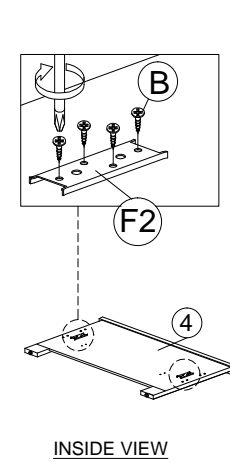

ASSEMBLY INSTRUCTION

MODEL : BED 27-3679C-S5V - ELLA BED - LIT 90 / BED 90

HARDWARE

A PLASTIC DOWEL 8X25 1X8	B CB SCREW M3.5X16 1X14	C JCBC BOLT M6X60 1X4	D BARREL NUT 1X4	E PLASTIC PIN 1X4	F F1 F2 F3 703 SCREW BED HINGES 2 SETS	G RECTANGULAR BED BRACKET 1X4	H SCREW M8X12 1X16	I ALLEN KEY 1X1	J J1 J2 MINIFIX 5654 1X4
--	---	---	-----------------------------------	------------------------------------	--	---	--	----------------------------------	---

PARTS LIST

STEP 1

STEP 2

STEP 3

STEP 4

STEP 5

STEP 6

STEP 7